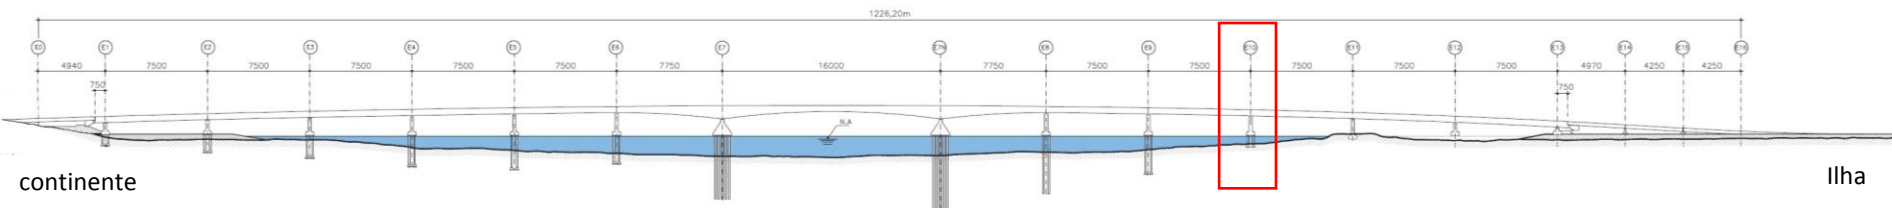

GOVERNO DE
SANTA
CATARINA

The logo for the Government of Santa Catarina features the text "GOVERNO DE" in a smaller, black, sans-serif font above the words "SANTA" and "CATARINA" in a large, bold, black, sans-serif font. To the right of the word "SANTA" is a stylized, waving flag of Santa Catarina, which consists of a red field with a white diagonal stripe and a green field containing the state's coat of arms.

Ponte Colombo Machado Salles

(Eixo 6)

Ponte Colombo Machado Salles (Eixo 10)

Ponte Pedro Ivo Campos (Eixo 07)

Ponte Pedro Ivo Campos (Eixo 7N)

Ponte Pedro Ivo Campos (Eixo 9)