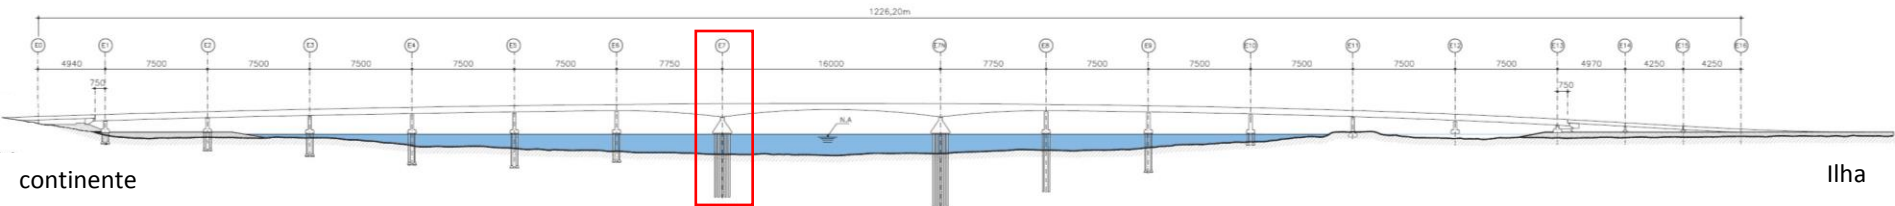

GOVERNO DE
SANTA
CATARINA

The logo for the Government of Santa Catarina features the text "GOVERNO DE" in a smaller, black, sans-serif font above the words "SANTA" and "CATARINA" in a large, bold, black, sans-serif font. To the right of the word "SANTA" is a stylized, waving flag of Santa Catarina, which consists of a red field with a white diagonal stripe and a green field containing the state's coat of arms.

Ponte Colombo Machado Salles

(Eixo 6)

Ponte Colombo Machado Salles (Eixo 10)

Ponte Pedro Ivo Campos (Eixo 07)

Ponte Pedro Ivo Campos (Eixo 7N)

Ponte Pedro Ivo Campos (Eixo 9)