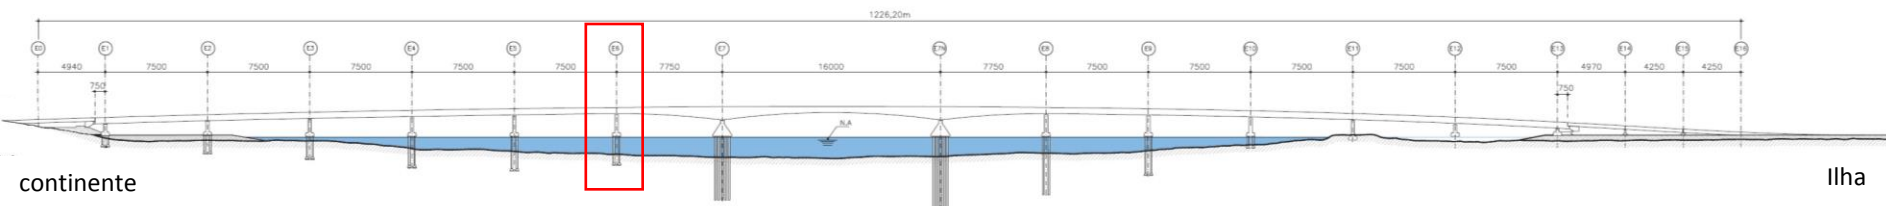

GOVERNO DE
SANTA
CATARINA

The logo for the Government of Santa Catarina features the text "GOVERNO DE" in a smaller, black, sans-serif font above the words "SANTA" and "CATARINA" in a large, bold, black, sans-serif font. To the right of the word "SANTA" is a stylized, waving flag of Santa Catarina, which consists of a red field with a white diagonal stripe and a green field containing the state's coat of arms.

Ponte Colombo Machado Salles

(Eixo 6)

Ponte Colombo Machado Salles (Eixo 10)

Ponte Pedro Ivo Campos (Eixo 07)

Ponte Pedro Ivo Campos (Eixo 7N)

Ponte Pedro Ivo Campos (Eixo 9)